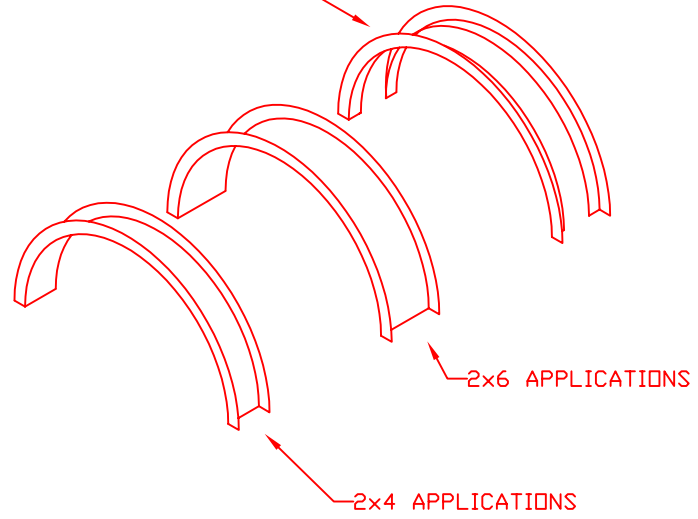

ADJUSTABLE WEB APPLICATIONS

ADJUSTS FROM
2-1/2" TO 18"

FOR 2x6 WOOD
STUDS OR
STEEL FRAMING
WITH 5-3/8" WEB

FOR 2x4 WOOD
STUDS OR STEEL
FRAMING WITH 3-1/2"
OR 3-5/8" WEB

WIDTH VARIES
SEE "STD. SIZES"

General Notes

STD. SIZES

- HCx-20
- HCx-26
- HCx-28
- HCx-30
- HCx-36
- HCx-40
- HCx-50
- HCx-60
- HCx-70
- HCx-80

CUSTOM
SIZES AVAIL
UP TO 22'
ROUGH OPENING

ACTUAL WEB SIZE

RADIUS VARIES, SEE "STD. SIZES"

PART NUMBER NOMENCLATURE

HC4-36

METAL FRAMING ARCH,
HALF CIRCLE

- NOTES:
1. INSTALL ACCORDING TO MANUFACTURERS' SPEC'S
 2. DO NOT SCALE DRAWINGS
 3. FOR DETAILS VISIT www.easy-arch.com

	ISSUE	03/06
No.	Revision/Issue	Date

EASY-ARCH, INC
26900 Jefferson Ave.
Murrieta, CA 92562
www.easy-arch.com