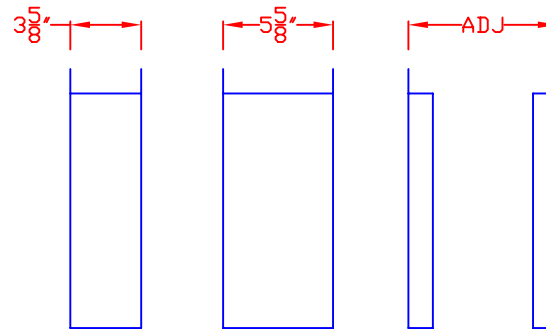

ADJUSTABLE WEB APPLICATIONS

ADJUSTS FROM
2-1/2" TO 18"

FOR 2x6 WOOD
STUDS OR
STEEL FRAMING
WITH 5-3/8" WEB

FOR 2x4 WOOD
STUDS OR STEEL
FRAMING WITH 3-1/2"
OR 3-5/8" WEB

WIDTH VARIES
SEE "STD. SIZES"

General Notes

STD. SIZES

- HCx-20
- HCx-26
- HCx-28
- HCx-30
- HCx-36
- HCx-40
- HCx-50
- HCx-60
- HCx-70
- HCx-80

CUSTOM
SIZES AVAIL
UP TO 22'
ROUGH OPENING

ACTUAL WEB SIZE

RADIUS VARIES, SEE "STD. SIZES"

PART NUMBER NOMENCLATURE